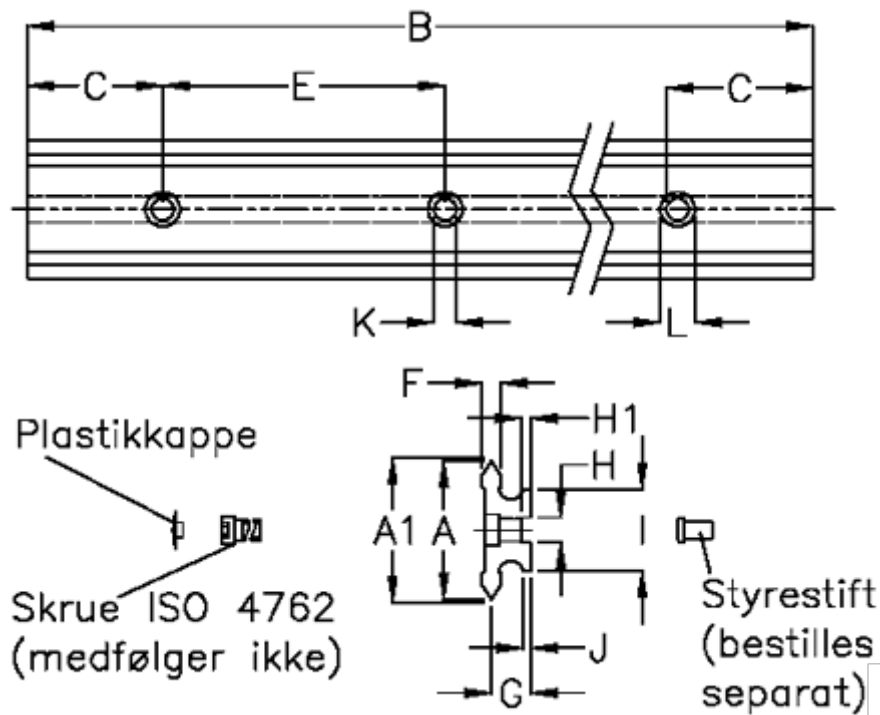

Article number: 0591043236  
 Description: Hepco SL2 spacer slide  
 SS NL 76-3236

## Measures

A	= 76	G	= 19.5	Weight kg/1000 = 10000
A1	= 76.74	H	= 15	
B	= 3236	H1	= 5.0	
C	= 88.0	I	= 50.0	
E	= 180	J	= 5.0	
F	= 9.0	K	= 14.0	
For bearing	= 54	L	= 20 x 12	
For guide pin	= 10	M	= 1	